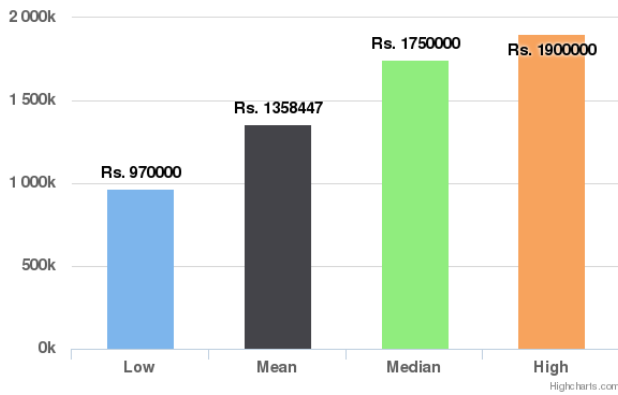

<https://orangebookvalue.com>

**classic CARS**

info@classiccarsmumbai.com

**Order ID :**

12 Mar 2018

**Similar Listings for Past 60 Days**

Prices of Similar Vehicles Listed on Droom

**Similar Orders for Past 60 Days**