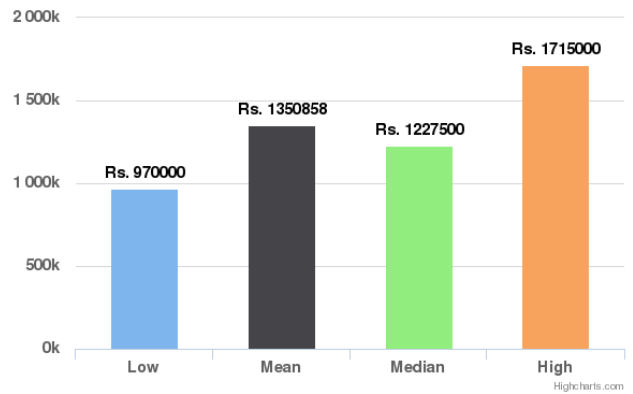

Prices of Similar Vehicles Sold on Droom

**Similar Listings for Past 90 Days**

Prices of Similar Vehicles Listed on Droom

**Similar Orders for Past 90 Days**

Prices of Similar Vehicles Sold on Droom

**Similar Listings for Lifetime**