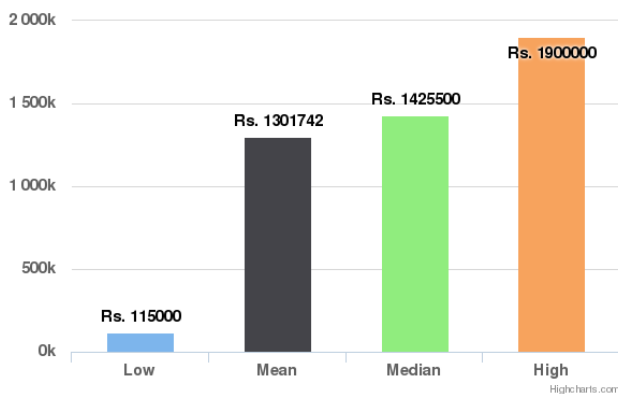

Similar Listings for Lifetime

Prices of Similar Vehicles Listed on Droom