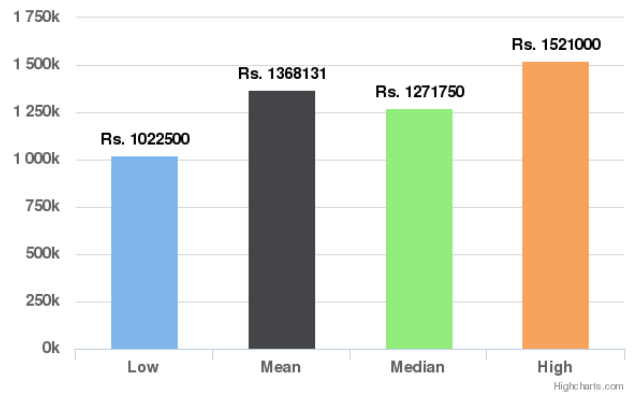

Similar Orders for Past 60 Days

Prices of Similar Vehicles Sold on Droom