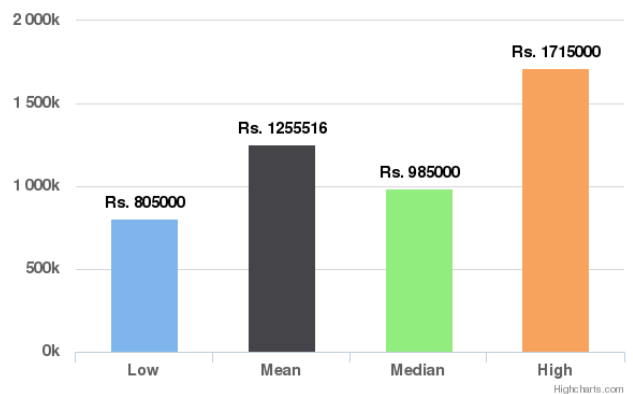

Similar Orders for Lifetime

Prices of Similar Vehicles Sold on Droom

Disclaimer

The Orange Book Value or any pricing or valuation mentioned in the report is an indicative pricing, generated based on proprietary patented methodology of Droom and/or its affiliates/partners/subsidiaries. The actual price of the vehicle/ mobile device may vary based on actual condition of the vehicle/ mobile device and several other parameters. Droom cannot be held responsible for any losses incurred or liabilities arising by the party relying on this report.