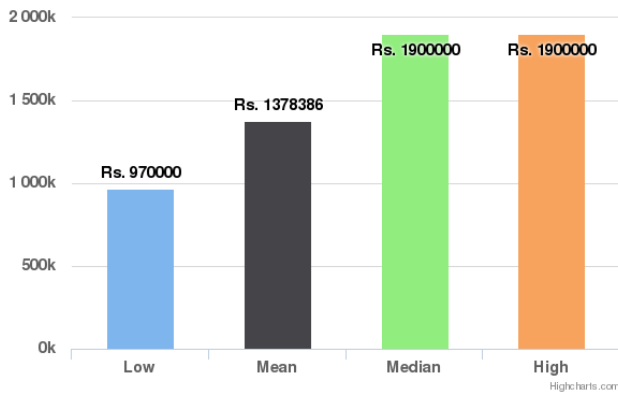

Similar Listings for Past 90 Days

Prices of Similar Vehicles Listed on Droom